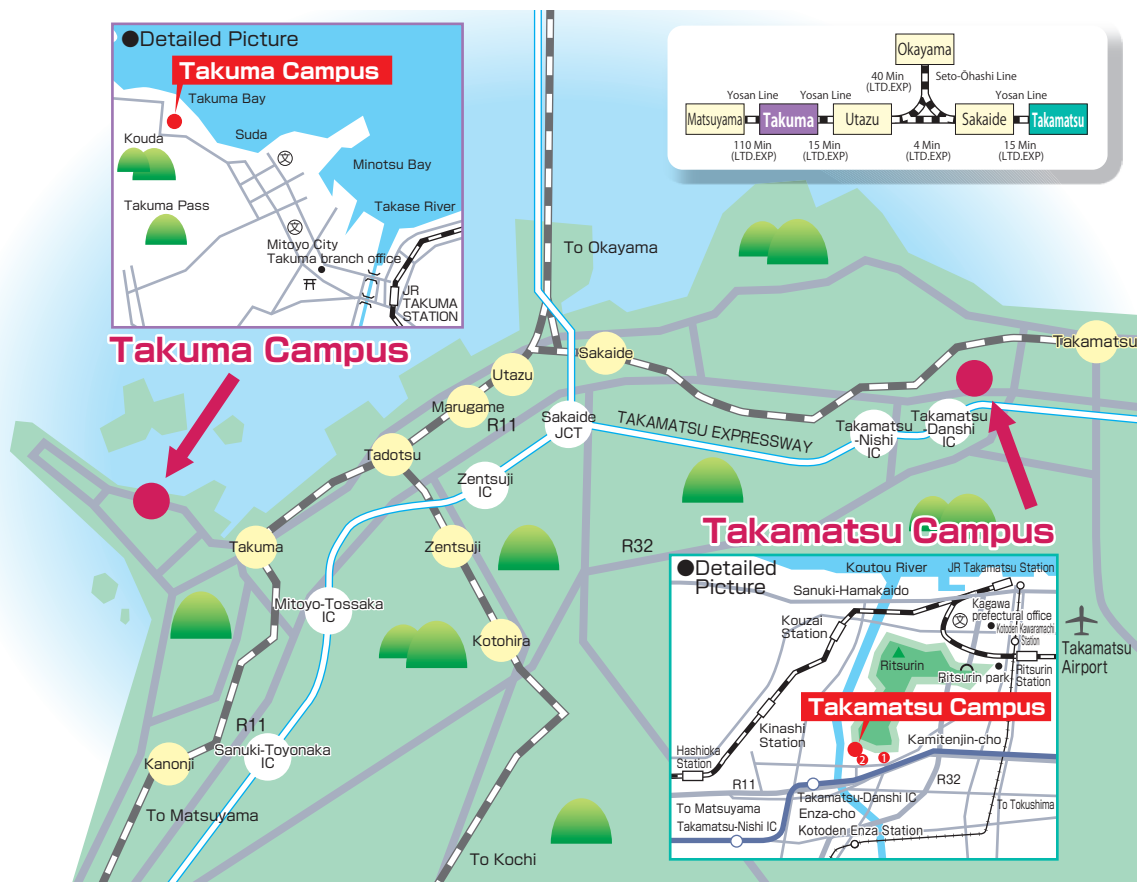

Access Map

Takuma Campus

- **From JR Takuma Station (Yosan Line)**
20 minutes by car
Mitoyo City Community Bus for Nabuto on Takuma line
/for Ohama on Takuma-Mino line
→ 1 minute walk from Kagawa KOSEN mae bus stop
- **From Takamatsu Expressway IC**
20 minutes by car from Mitoyo-Tossaka IC
30 minutes by car from Sanuki-Toyonaka IC
- **From Takamatsu Airport**
60 minutes by car

Address

551 Kohda, Takuma-cho, Mitoyo, Kagawa
769-1192 Japan
+81-875-83-8506

Takamatsu Campus

- **From JR Takamatsu Station**
30 minutes by car
Kotoden Bus(No.5 bus stop) for Ritsurin Garden,
Mimaya-Prefecture Swimming Pool → 1 minutes walk
from Kagawa Kosen mae bus stop²
25 minutes by car
Kotoden Bus(No.5 bus stop) for Yusa-Iwasaki,
Yusa-Ikenishi or Ikenishi-Konanrakuyu → 10 minutes walk
from Koyama bus stop¹
- **From Takamatsu Expressway IC**
7 minutes by car from Takamatsu-Nishi IC
5 minutes by car from Takamatsu-Danshi IC
- **From Takamatsu Airport**
20 minutes by car