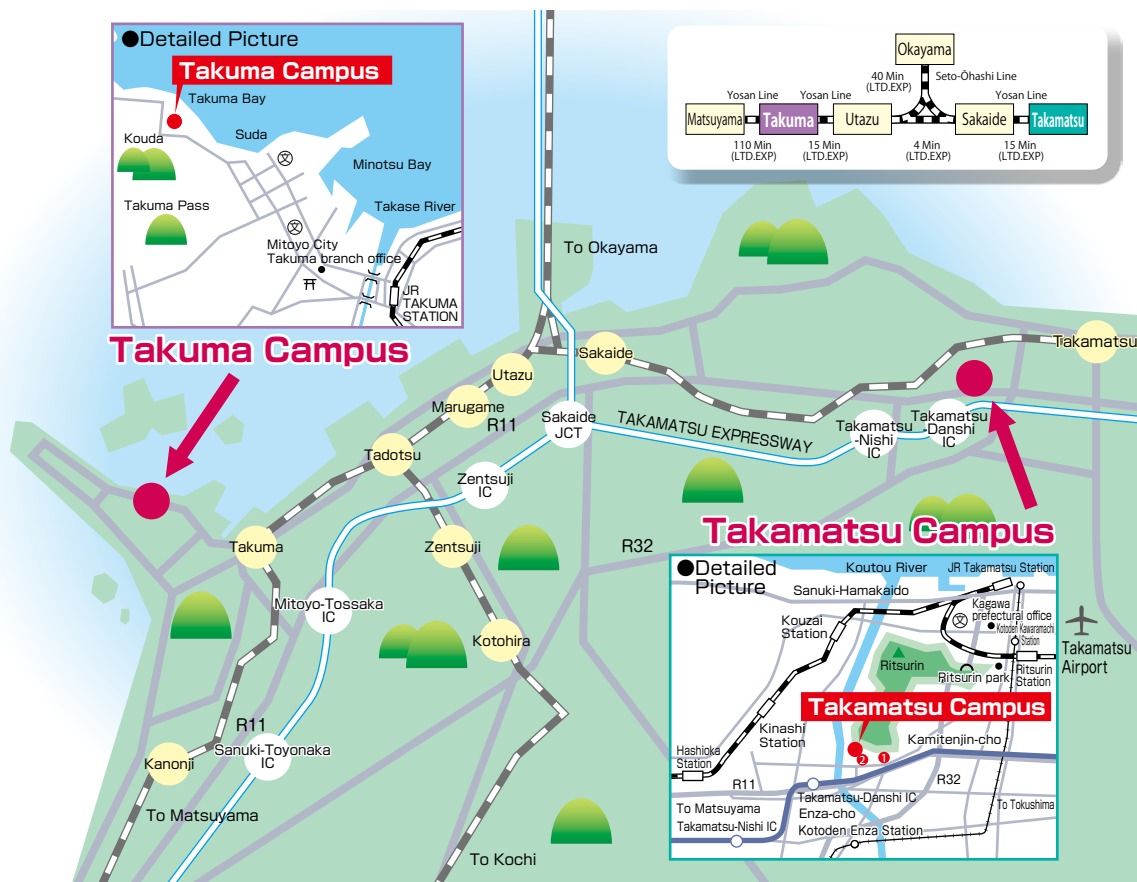

Access Map

Takuma Campus

- **From JR Takuma Station (Yosan Line)**
20 minutes by car
Mitoyo City Community Bus for Nabuto on Takuma line
/for Ohama on Takuma-Mino line
→ 1 minute walk from Kagawa KOSEN mae bus stop
- **From Takamatsu Expressway IC**
20 minutes by car from Mitoyo-Tossaka IC
30 minutes by car from Sanuki-Toyonaka IC
- **From Takamatsu Airport**
60 minutes by car

Address

551 Kohda, Takuma-cho, Mitoyo, Kagawa
769-1192 Japan
+81-875-83-8506

Takamatsu Campus

- **From JR Takamatsu Station**
30 minutes by car
Kotoden Bus(No.5 bus stop) for Ritsurin Garden,
Mimaya-Prefecture Swimming Pool → 1 minutes walk
from Kagawa Kosen mae bus stop²
25 minutes by car
Kotoden Bus(No.5 bus stop) for Ritsurin Garden,
Yusa-Iwasaki → 10 minutes walk
from Koyama bus stop¹
- **From Takamatsu Expressway IC**
7 minutes by car from Takamatsu-Nishi IC
5 minutes by car from Takamatsu-Danshi IC
- **From Takamatsu Airport**
20 minutes by car